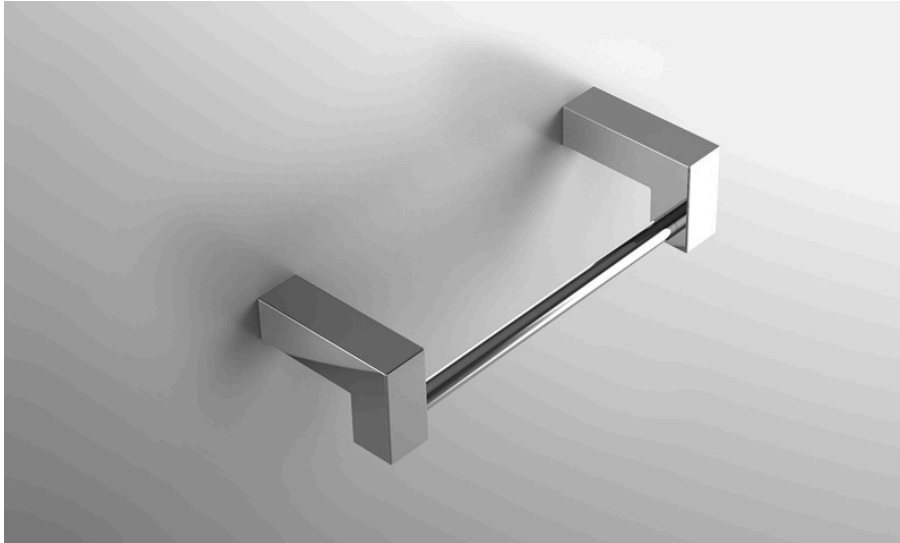

## FEATURES

- Premium 304 Grade Stainless Steel
- Solid Mount Construction
- Concealed Installation Hardware
- State of the art wall anchors included for installation on Dry wall or Tile